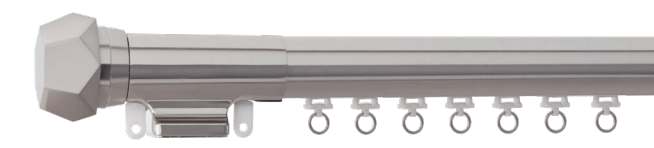

French Returns

- 1 1/8" Diameter (Round & Square Backplates)
- 1 3/8" Diameter (Round & Square Backplates)

Accessories

- Modern Brackets & Rings

Wood Pole Profiles

- 1 3/8" Grooved / Fluted
- 2 1/4" Reeded

Designed to install seamlessly behind the drapery panel, providing the ultimate integrated functionality without compromising the look of your window treatment.

R-TEC Automation® Traverse

Integrated with the latest in smart home technology, your drapery treatment options just got a whole lot smarter. Available in 1 3/8" Metal and Heavy Duty Traverse Systems, designed with options for both residential and commercial applications.