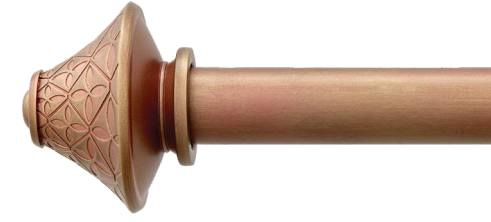

Style Guide »

Style
Modern

Style
Clean
Deco

Style
Transitional
Luxe

Style
Bohemian
Chic

Style
Rustic
Retreat

Style
Today's
Traditional

Style
Heritage
Classics

A style designed to enhance any lifestyle.