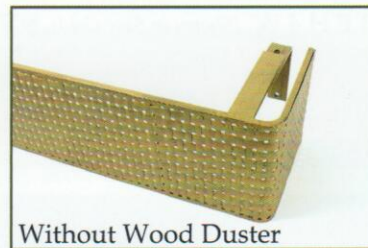

With Traversing Rod