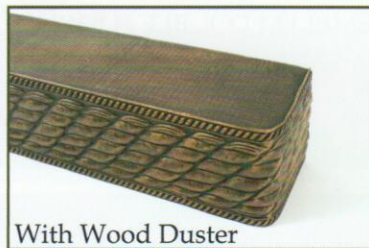

8075 PYRAMIDS H 6" (Shown in Vecchio Patina)

8077 LATTICE WEAVE H 6 1/8" (Shown in Bronze Vecchio)

8079 MOSAICS H 6" (Shown in Versace)

CORNICE OPTIONS

With Somfy Motorization

With Iron Rod

With Traversing Rod