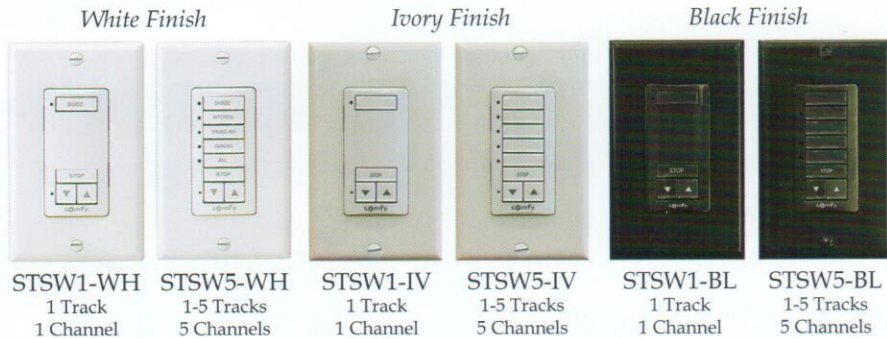

WOOD

WT5047TR Smooth
WT5049TR Fluted

BATONS

IT1016BT
IRON
BATON
1/2" DIA
Available
from
48"-72"

IT1020BT
IRON BATON
W/ WOODEN
HANDLE
1/2" DIA
Available
from
48"-72"

CONTROL OPTIONS

DecoFlex WireFree RTS Wall Switches

STSW1-WH 1 Track 1 Channel
STSW5-WH 1-5 Tracks 5 Channels
STSW1-IV 1 Track 1 Channel
STSW5-IV 1-5 Tracks 5 Channels
STSW1-BL 1 Track 1 Channel
STSW5-BL 1-5 Tracks 5 Channels

DecoFlex Table Top Accessories