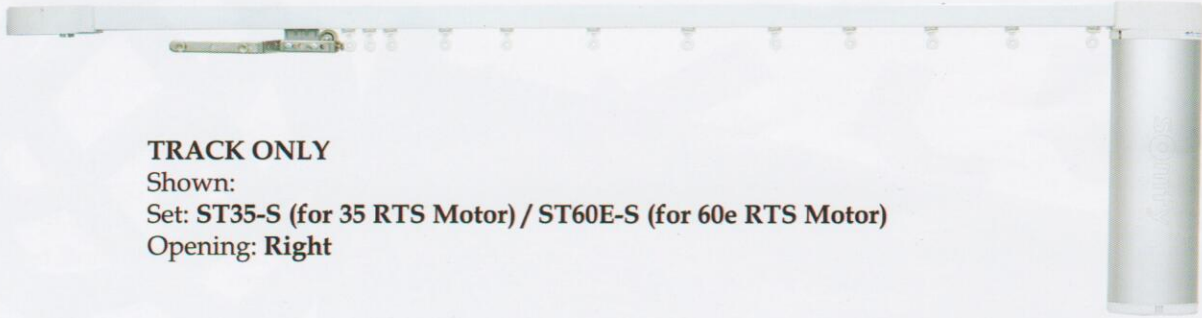

TRACK ONLY

Shown:

Set: **ST35-S** (for 35 RTS Motor) / **ST60E-S** (for 60e RTS Motor)

Opening: **Right**