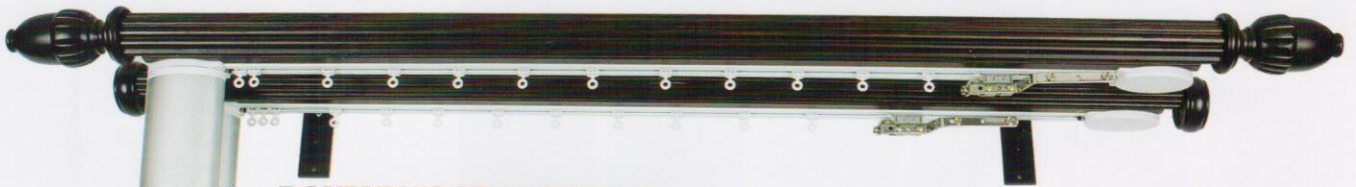

End Cap : **301**

Set Finish: **Brushed Nickel**

Ring: **IC352TR - Square Traversing Ring**

Rod Fascia Design: **Square Traversing Rod**

Opening: **Left**

DOUBLE IRON WITH RINGS

Shown:

Set: **STRR-D**

Opening: **Center**

SINGLE WOOD WITHOUT RING

Shown:

Set: **STSM-S**

Finial : **5028**

Set Finish: **Aged Pewter**

Rod Fascia Design: **Smooth Traversing Rod**

Opening: **Right**