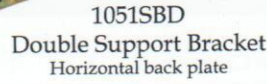

TT8059 ROYAL ROAD H 2 1/2" (Shown in Autumn)

HEAVY DUTY WALL MOUNT BRACKETS

End Brackets

Support Brackets

BATONS

HEAVY DUTY CEILING MOUNT BRACKETS

End & Support Brackets

RING