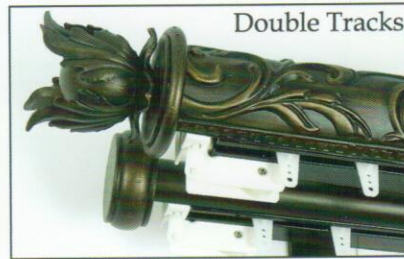

TT8059 ROYAL ROAD H 2 1/2" (Shown in Autumn)

HEAVY DUTY WALL MOUNT BRACKETS

End Brackets

Support Brackets

BATONS

HEAVY DUTY CEILING MOUNT BRACKETS

End & Support Brackets

RING

SOMFY ACCESSORIES

TUSCANY TRAVERSING OPTIONS

Track systems

Ring options

Bent option (Rod may be bent or curved.)