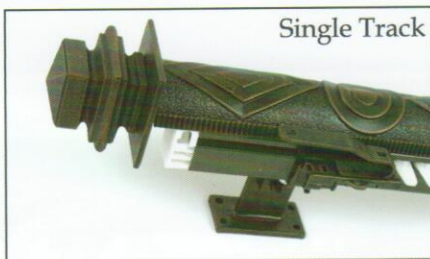

TT8059 ROYAL ROAD H 2 1/2" (Shown in Autumn)

HEAVY DUTY WALL MOUNT BRACKETS

End Brackets

Support Brackets

BATONS

HEAVY DUTY CEILING MOUNT BRACKETS

End & Support Brackets

RING

SOMFY ACCESSORIES

TUSCANY TRAVERSING OPTIONS

Track systems

Ring options

Bent option (Rod may be bent or curved.)